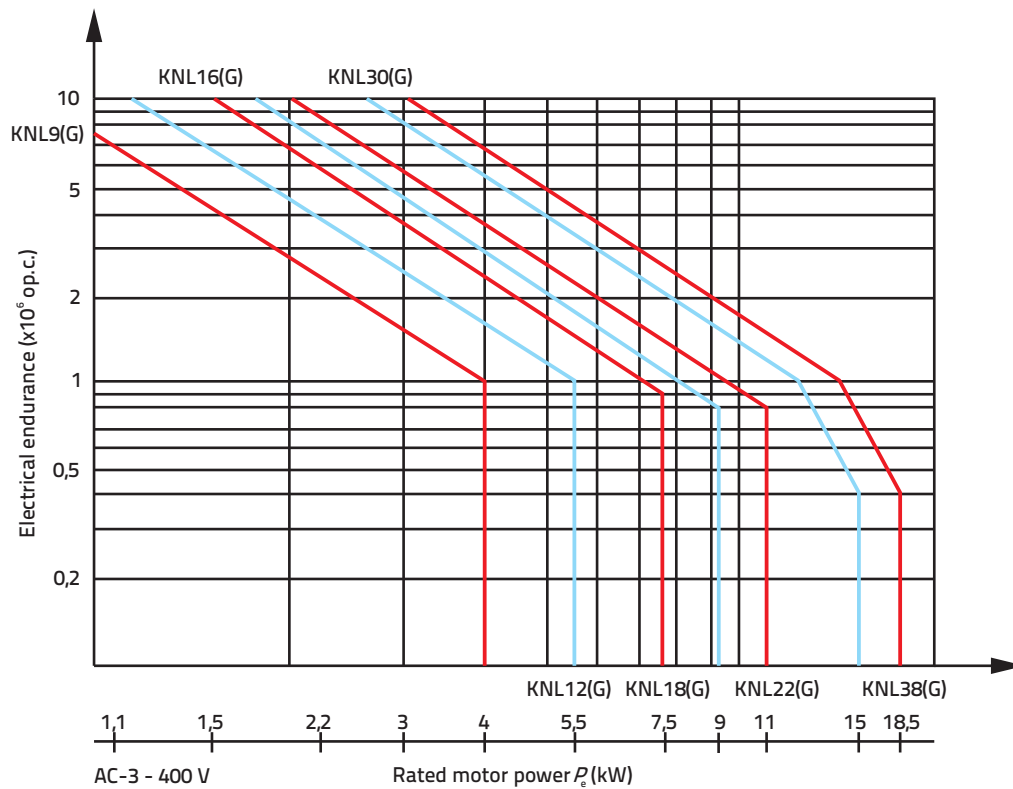

Electrical endurance

Diagram 2

Electrical endurance of motor contactors KNL9(G) - KNL38(G) – AC-3

Diagram 3

Electrical endurance of motor contactors KNL9(G) - KNL38(G) – AC-4